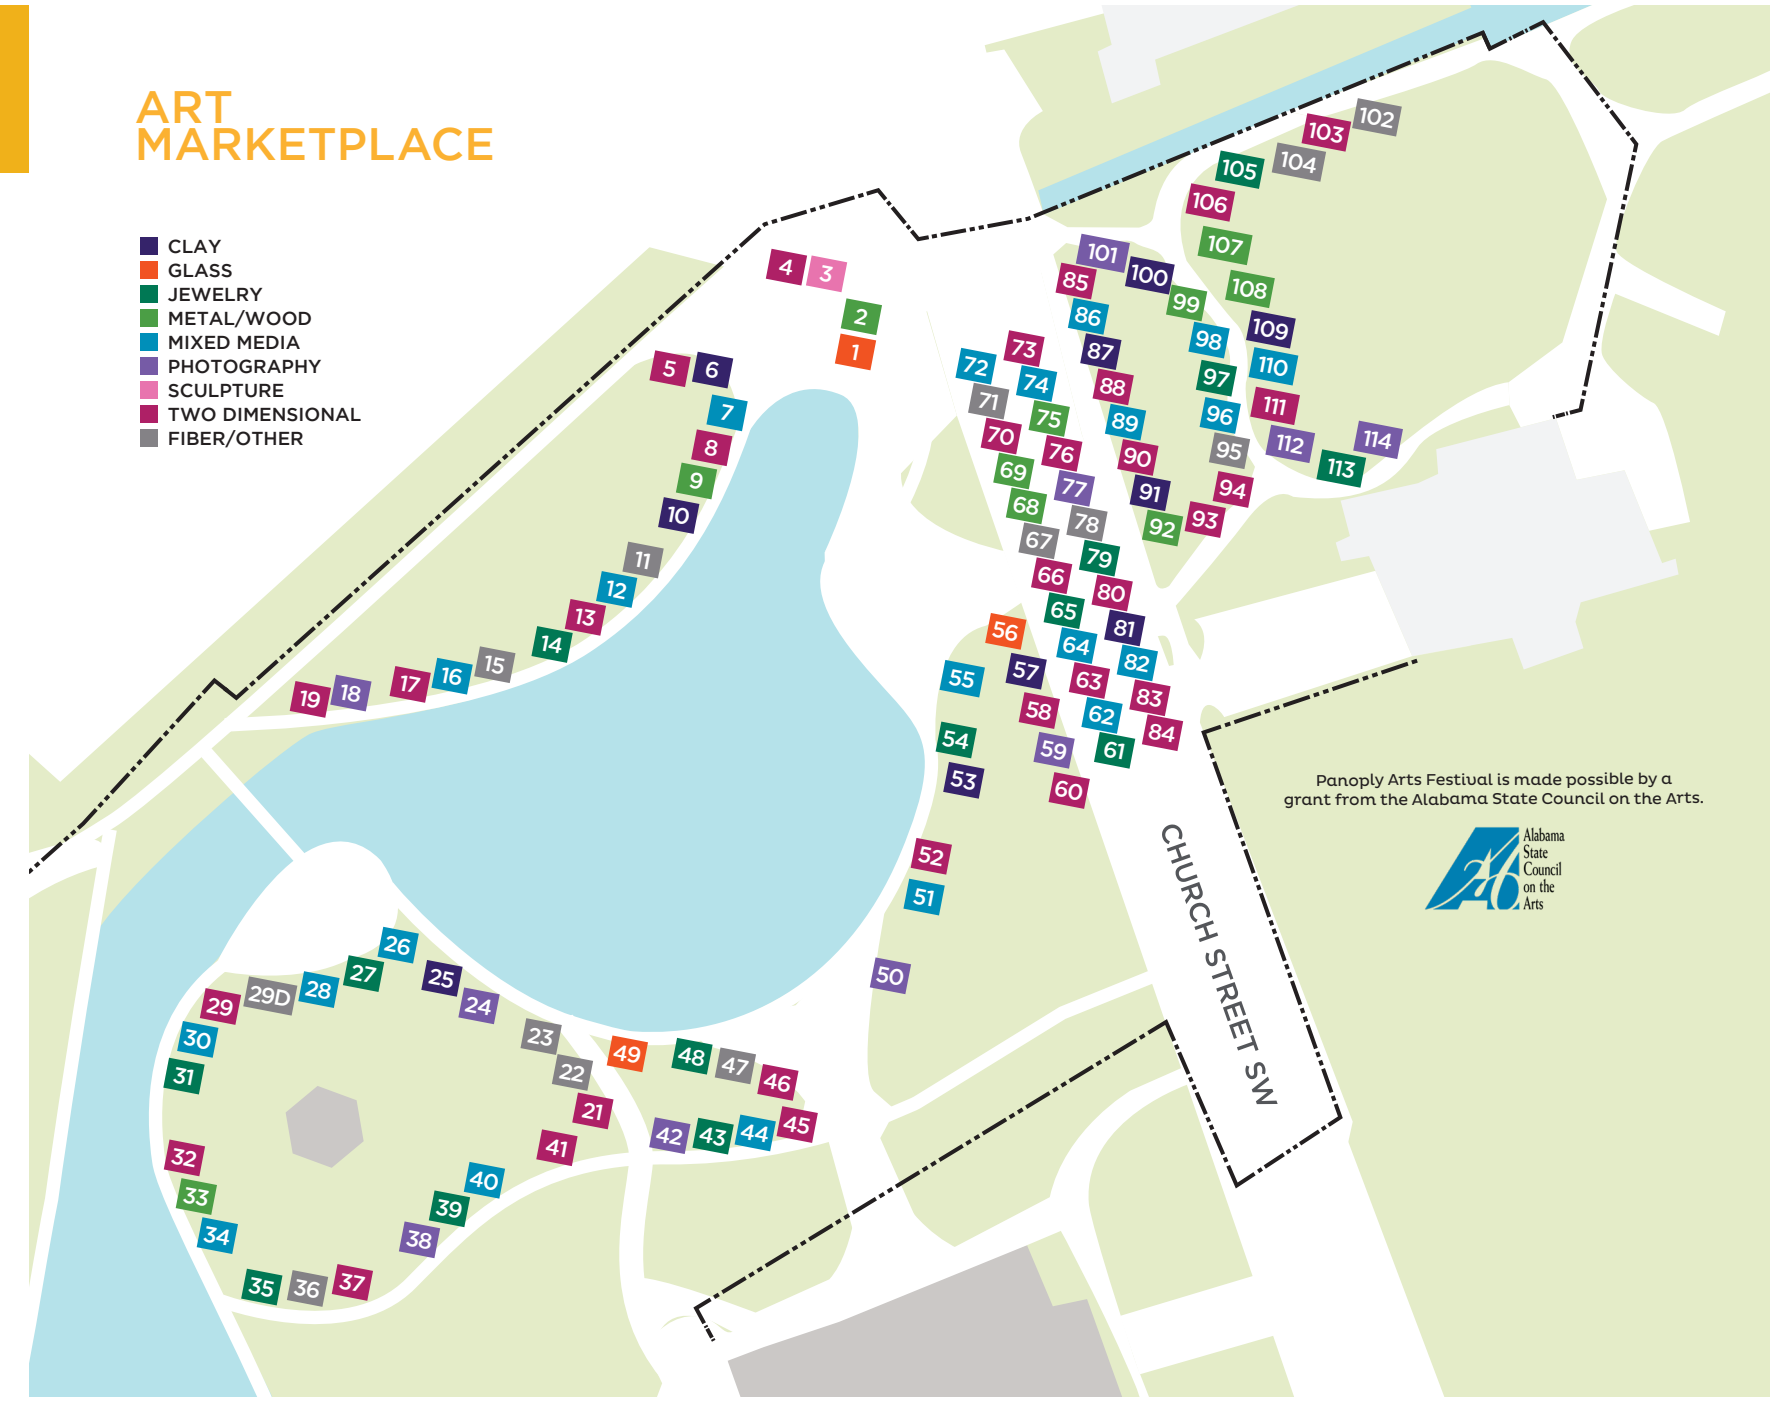

Panoply Arts Festival is made possible by a grant from the Alabama State Council on the Arts.