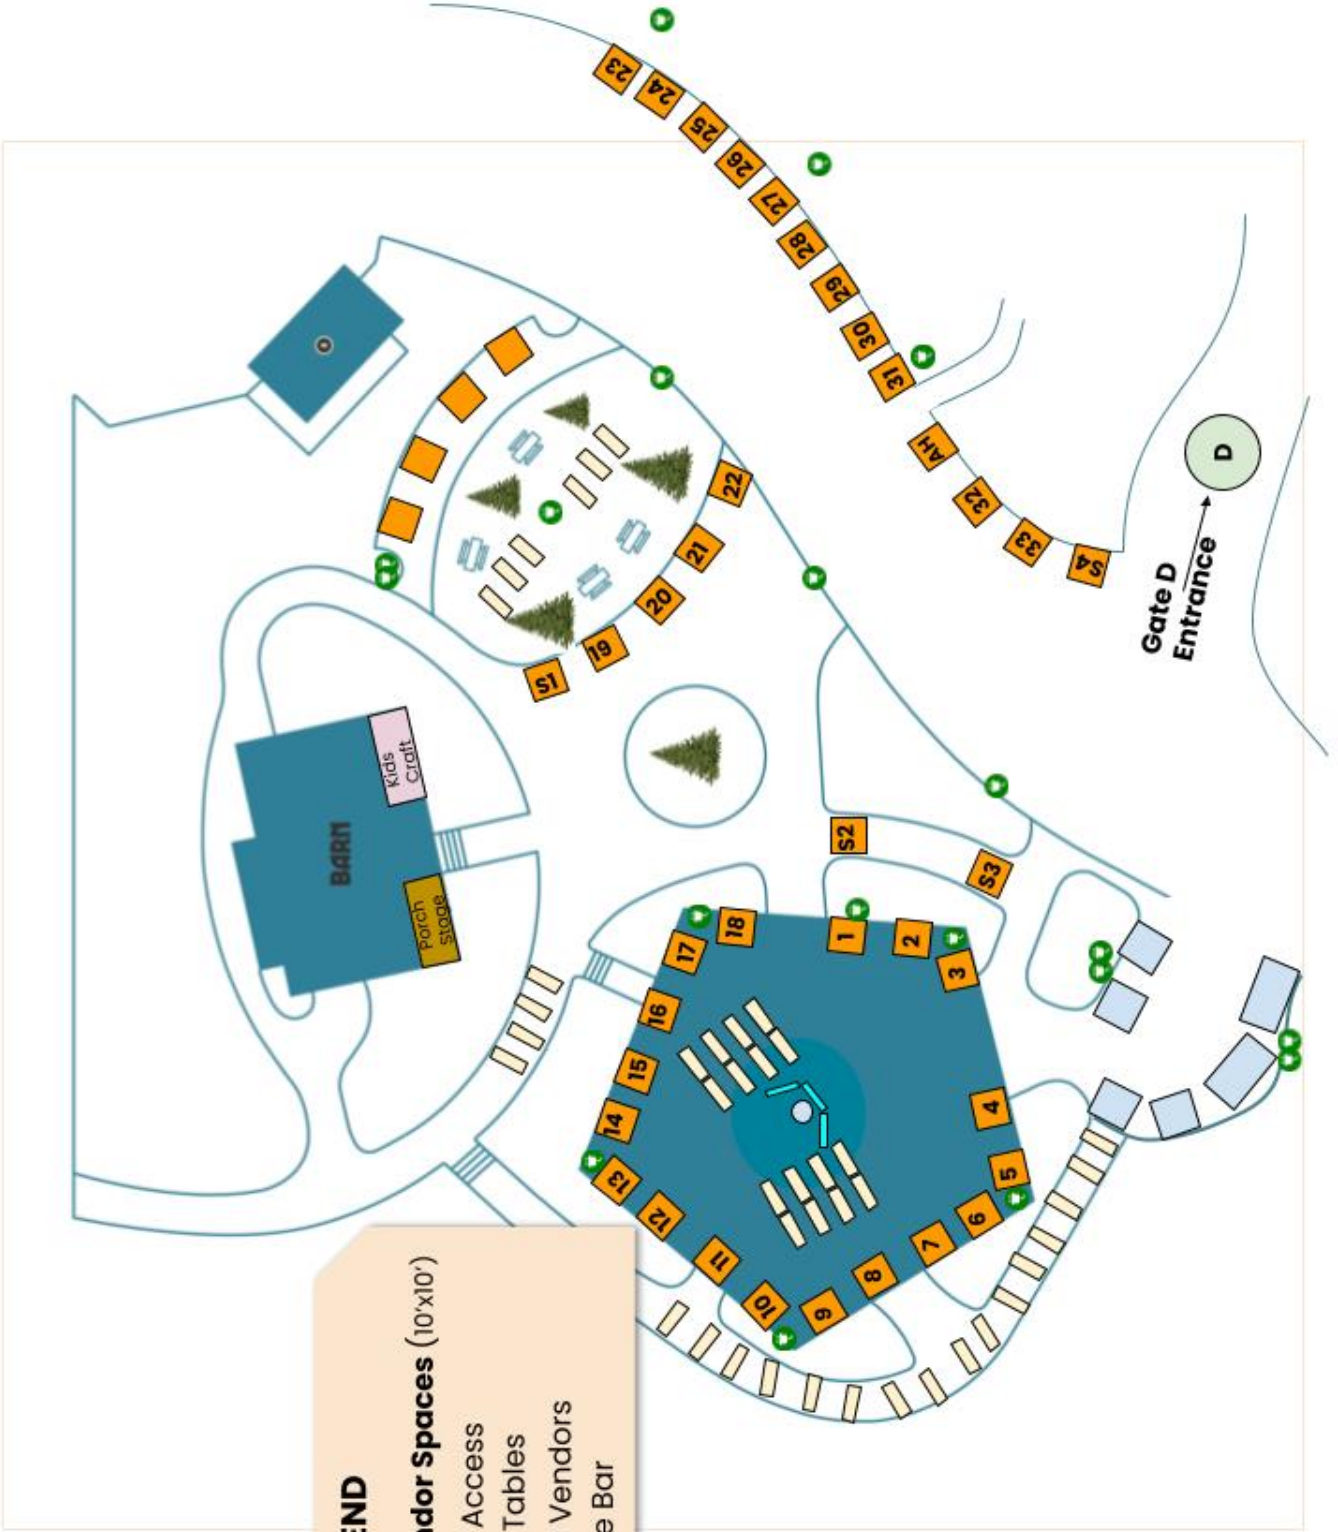

APOLLO SOUTH VENDORS

MAP LEGEND

42 Vendor Spaces (10'x10')

Power Access

Picnic Tables

Food Vendors

Dome Bar

CONCOURSE VENDORS

| Booth # | Vendor | Medium |
|----------------|---------------------------------|---------------|
| 1 | Alicia Woodward Fine Art | 2D |
| 2 | Derek G. Hartvigson Chair Maker | Wood |
| 3 | Sandra Castor | Mixed Media |
| 4 | Kimist Designs | Jewelry |
| 5 | Bower Bird Fine Art | 2D |
| 6 | Bub Modern | Glass |
| 7 | Knox Handmade Toys, LLC | Wood |
| 8 | Jon Jahraus Cartoons | 2D |
| 9 | Kudzu Creative | Wood |
| 10 | Creatively Chantell | Mixed Media |
| 12 | E.S.CO | Jewelry |
| 13 | Fine Art by Brooke Albrecht | 2D |
| 14 | Black Lion Photography | Photography |
| 15 | Krawez Art Inc. | Mixed Media |
| 16 | Clever Cottontail | 2D |
| 17 | LiMari Studio | Jewelry |
| 18 | Yuri Ozaki | 2D |
| S1 | Renewal by Anderson | Sponsor |
| S2 | T-Mobile | Sponsor |
| S3 | Leaf Filter Gutter Protection | Sponsor |
| 20 | Briana Zierman-Felix Fine Art | 2D |
| 21 | Southern Sun Metal Works | Other |
| 22 | Cara Fuller Fine Art | Photography |
| 23 | Twyla Designs Studio | Jewelry |
| 24 | Kendra Bennett | Mixed Media |
| 25 | Worried Bones Studio | Glass |
| 26 | Dakota Olinger Photography | Photography |
| 27 | SRK Designs | Jewelry |
| 28 | Sly Fox Art | 2D |
| 29 | Sara Bowen Pottery | Clay |
| 30 | CC Jordan Designs | Jewelry |
| 31 | South17 | Wood |
| 32 | Taylor Adams Art | 2D |
| 33 | Doodad Mosaics & Glass | Glass |
| S4 | Legacy Health Chiropractic | Sponsor |
| 35 | Verre Art Studio | Glass |
| 36 | Symmetricaluniverse | 2D |
| 37 | Kim LaRock | Clay |
| 38 | LizzyPat Photos | Photography |
| 39 | Rave Sake Studios | Mixed Media |
| 40 | Cassey Harrell Jewelry | Jewelry |
| 41 | Beaks & Buds | Photography |