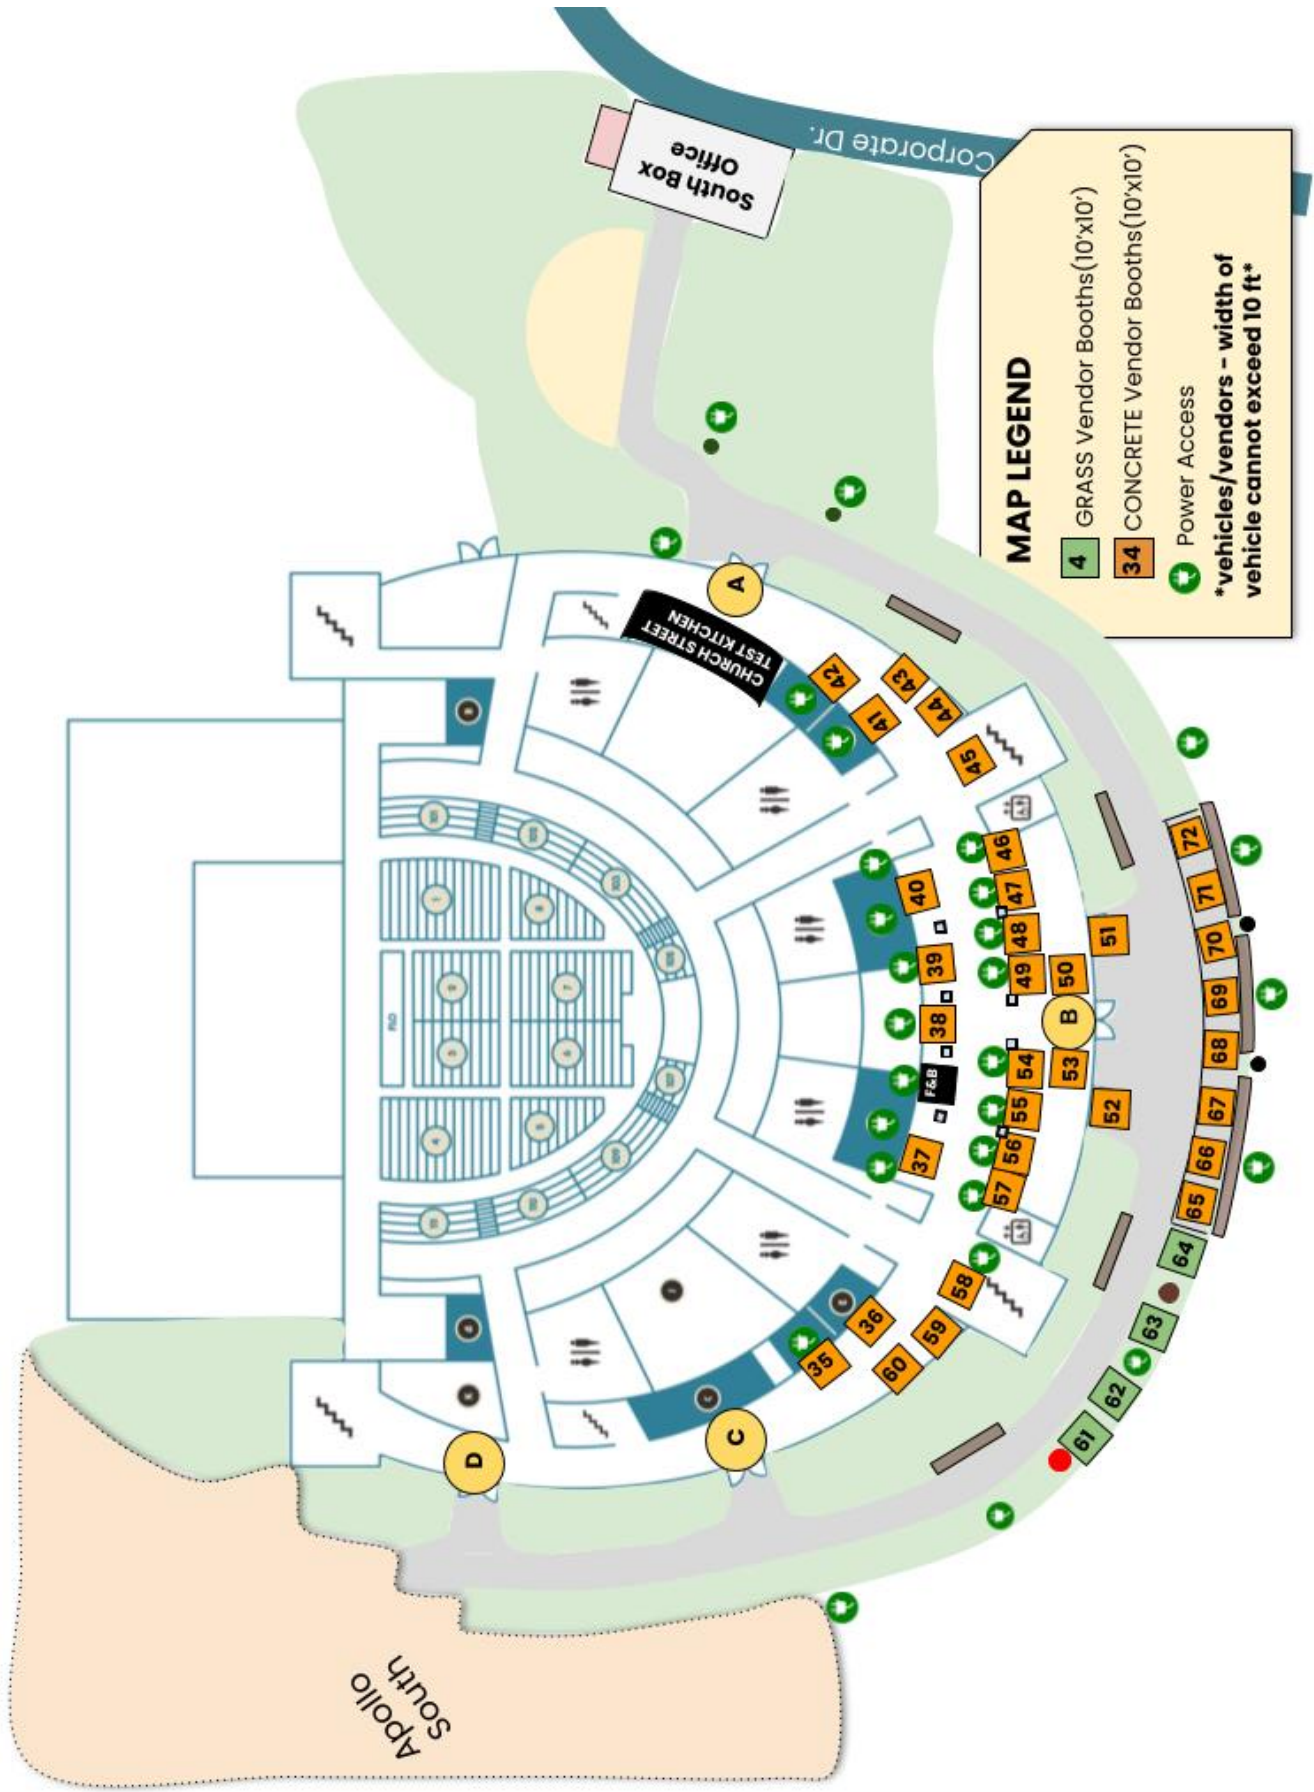

APOLLO SOUTH VENDORS

MAP LEGEND

42 Vendor Spaces (10'x10')

Power Access

Picnic Tables

Food Vendors

Dome Bar

CONCOURSE VENDORS

| Booth # | Vendor | Medium |
|----------------|-----------------------------|---------------|
| 42 | Erika Prater Ceramics | Clay |
| 43 | Davida Holiday Designs | Jewelry |
| 44 | Hannah Amidon Art | 2D |
| 45 | Chloe Hendrick Art | Mixed Media |
| 46 | The Bag Girl | Fiber |
| 47 | Knight of the Forest | Sculpture |
| 48 | Sundi Hawkins Art Studio | 2D |
| 49 | Time to Fuse | Glass |
| 50 | Liping Jackson | Mixed Media |
| 51 | Wildflower Fudge | Food Vendor |
| 52 | Wafel-Bitte | Food Vendor |
| 53 | Georges Broom Closet | Fiber |
| 54 | Scott McQueen FolkArt | Mixed Media |
| 55 | Lora McGowan Art | 2D |
| 56 | Halo Fabric and Dye | Fiber |
| 57 | Matices de Colores Arts | Mixed Media |
| 58 | Martha Davis | Fiber |
| 59 | Bailey Pearl Designs | Jewelry |
| 60 | WaggonWest | Fiber |
| 61 | The Mason Jar Canning | Food Vendor |
| 62 | John Mullaney | Wood |
| 63 | Southern clay by Ejide | Jewelry |
| 64 | David Hammock | Sculpture |
| 65 | Kana Clark | 2D |
| 66 | MM Pottery | Clay |
| 67 | Paige Hughes | Glass |
| 68 | Normily - A Blended Jewelry | Jewelry |
| 69 | Elaine Booth | 2D |
| 70 | Blue Dog Avenue | Fiber |
| 71 | Pottery by Aleach | Clay |
| 72 | The Flora Mystica | Jewelry |